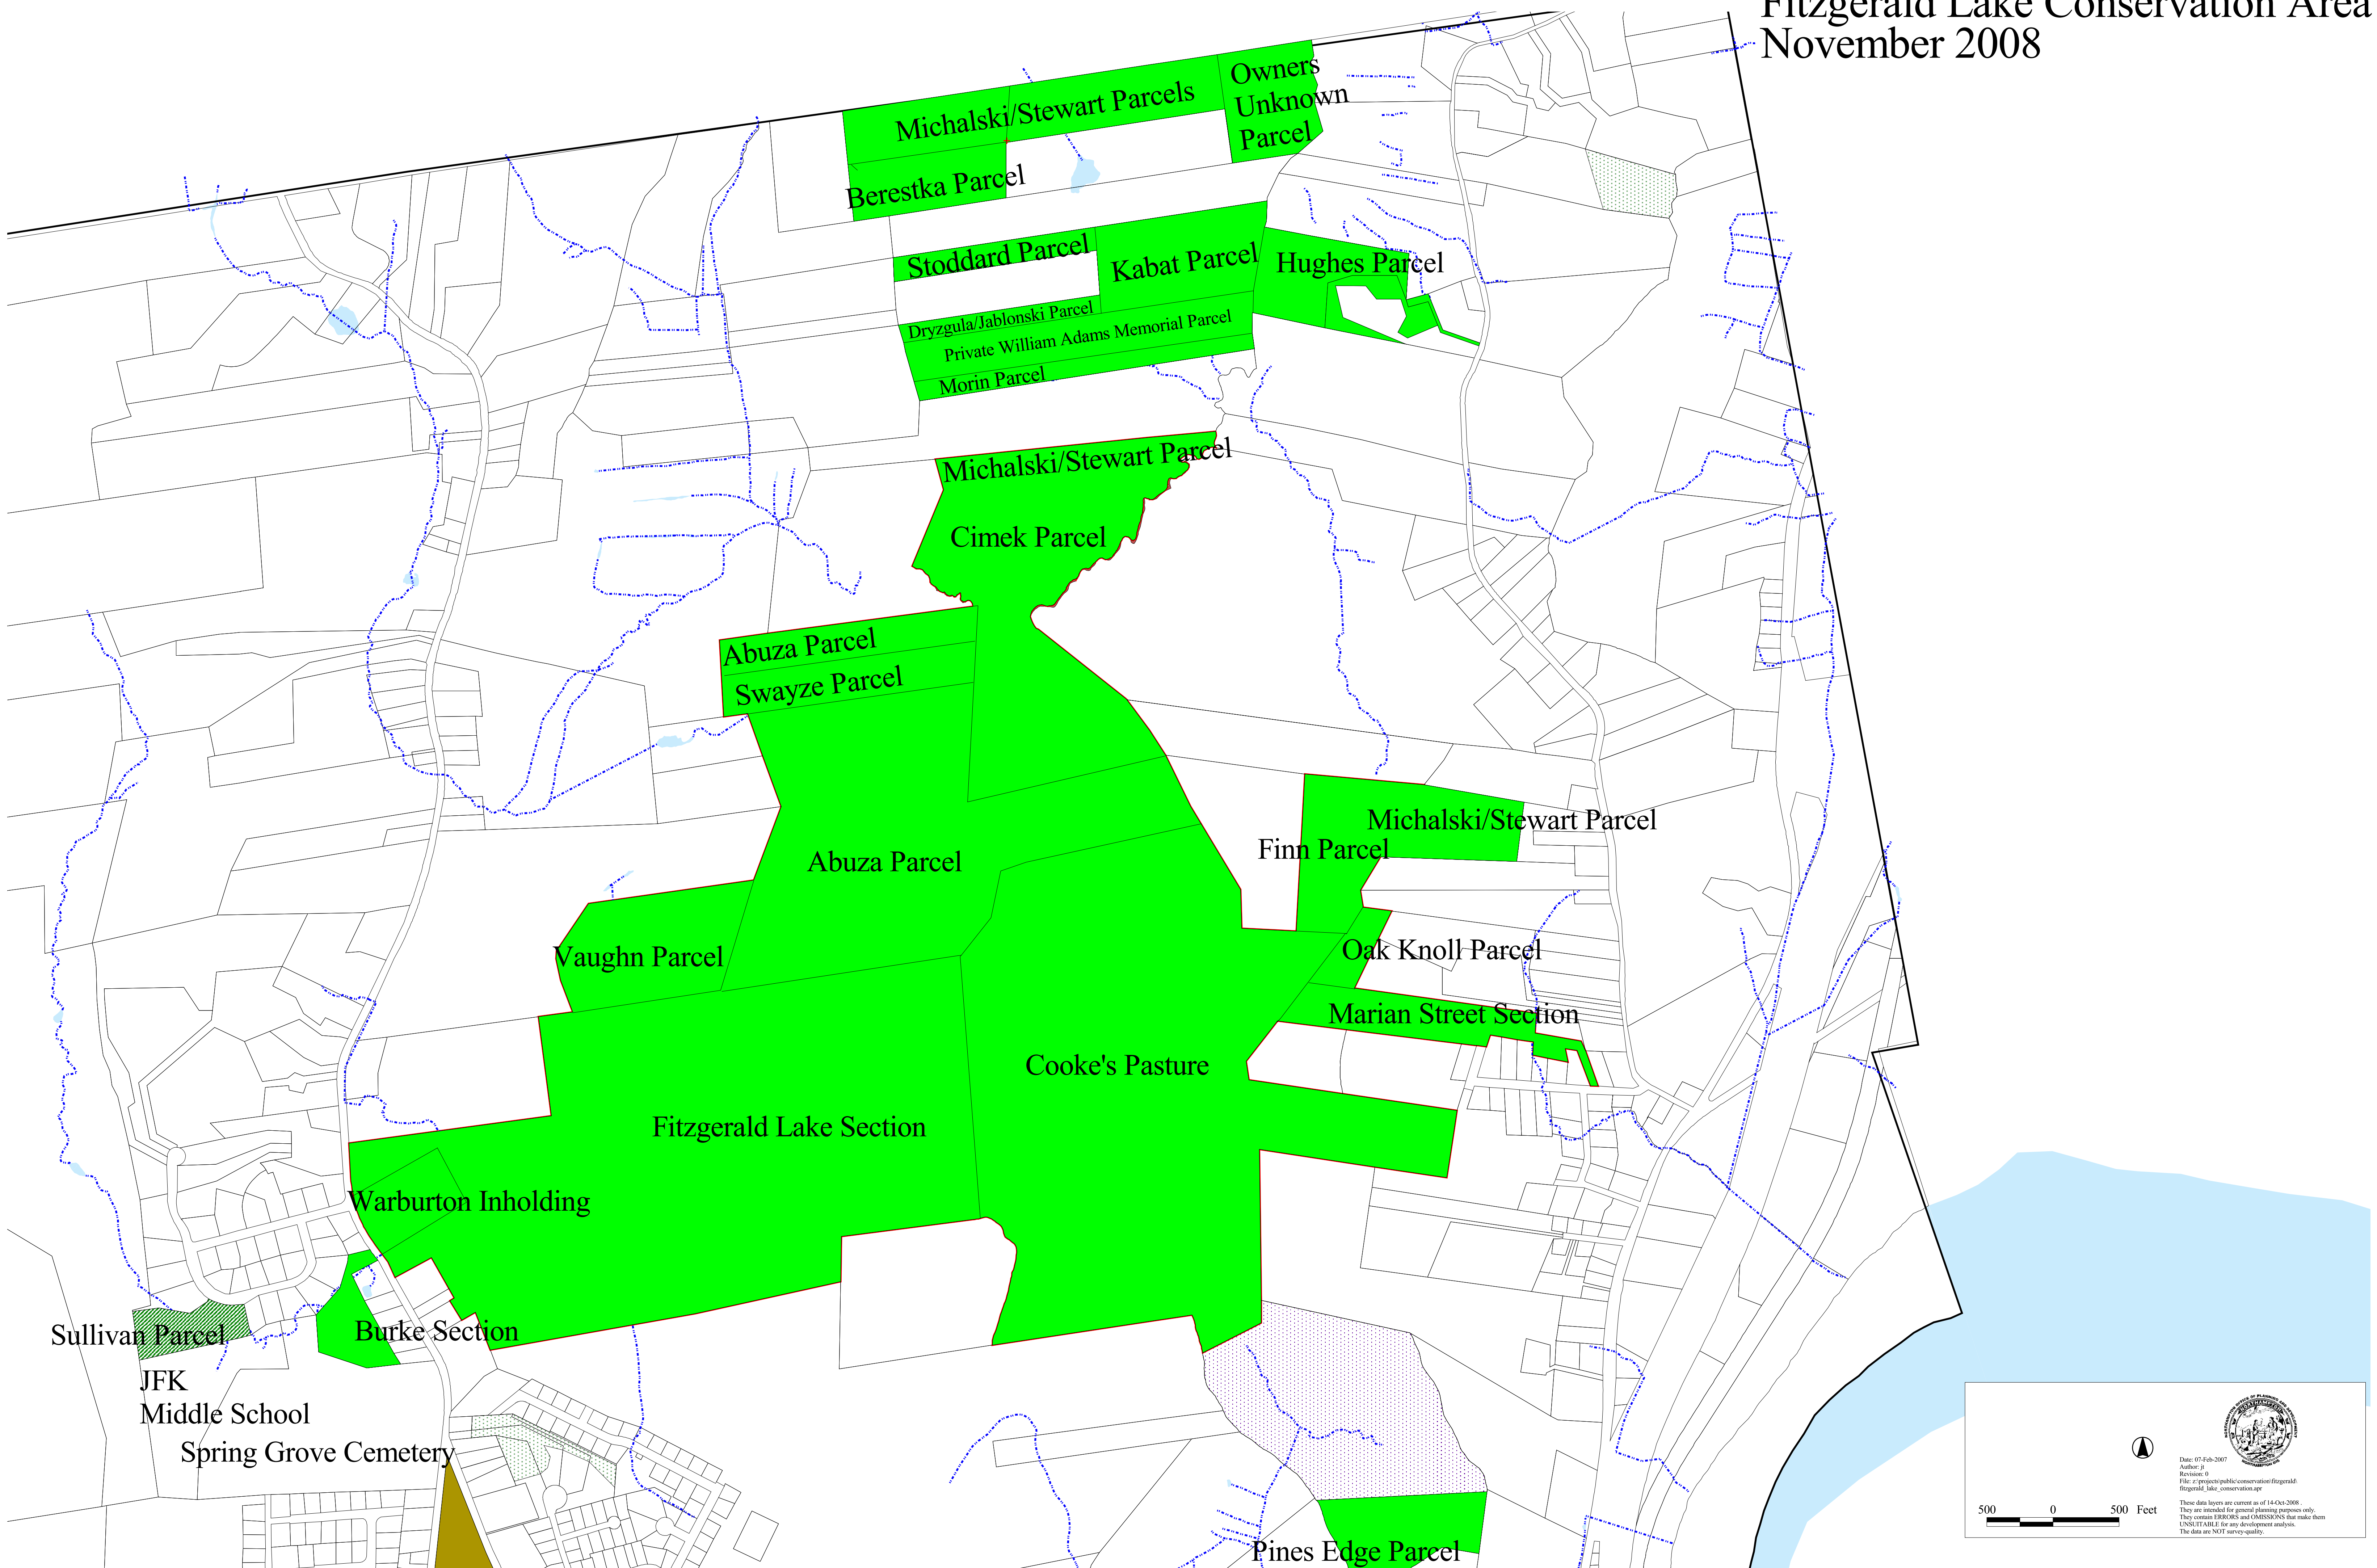

Fitzgerald Lake Conservation Area November 2008

500 0 500 Feet

Date: 07-Feb-2007
Author: J
Revision: 0
File: z:\projects\public\conservation\fitzgerald\fitzgerald_lake_conservation.apr

These data layers are current as of 14-Oct-2008. They are intended for general planning purposes only. They contain ERRORS and OMISSIONS that make them UNSUITABLE for any development analysis. The data are NOT survey-quality.